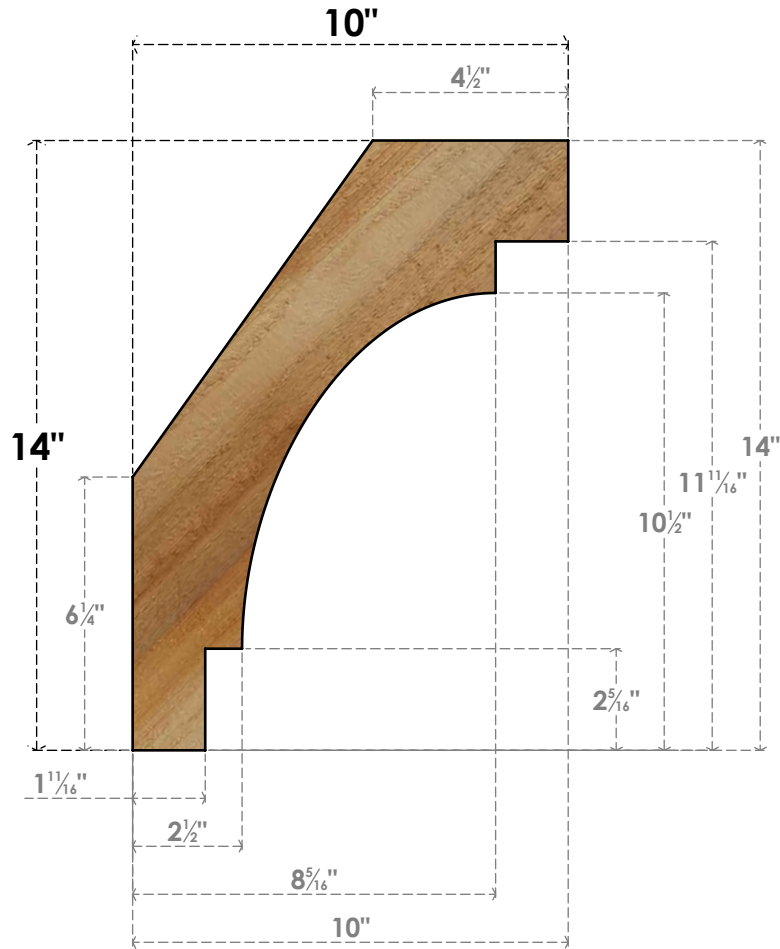

# BRC06X10X14MRC00RWR

6"W X 10"D X 14"H MERCED ROUGH SAWN BRACE, WESTERN RED CEDAR

**SIDE**

**FRONT**

EKENA MILLWORK  
 2300 WEST MAIN ST.  
 CLARKSVILLE, TX 75426  
 TOLL FREE: 866-607-0453  
 WWW.EKENAMILLWORK.COM

**NOTES**

1. INSTALLATION TO BE COMPLETED IN ACCORDANCE WITH MANUFACTURER'S SPECIFICATIONS.
2. DRAWING MAY NOT BE TO SCALE
3. THIS DRAWING IS INTENDED FOR DESIGN AND PLANNING PURPOSES ONLY.
4. ALL INFORMATION CONTAINED HEREIN WAS CURRENT AT THE TIME OF DEVELOPMENT BUT MUST BE REVIEWED AND APPROVED BY THE PRODUCT MANUFACTURER TO BE CONSIDERED ACCURATE.
5. PRODUCTS ARE NOT KILN DRIED. THIS ITEM IS UNIQUE AND WILL CONTAIN THE NATURAL VARIATIONS THAT THE WOOD SPECIES OFFERS. THIS MAY RESULT IN VARIATIONS UP TO 1/4"