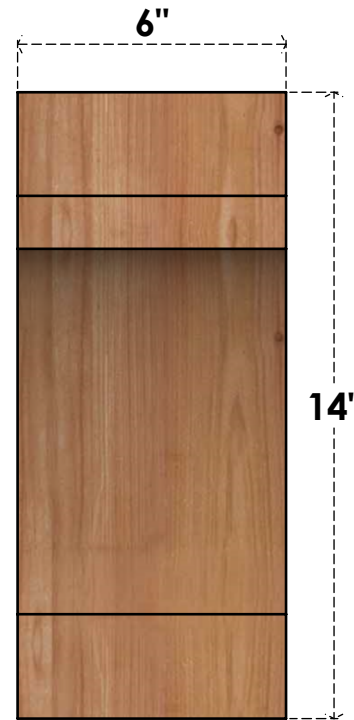

# BRC06X10X14MRC00RWR

6"W X 10"D X 14"H MERCED ROUGH SAWN BRACE, WESTERN RED CEDAR

**SIDE**

**FRONT**

EKENA MILLWORK  
 2300 WEST MAIN ST.  
 CLARKSVILLE, TX 75426  
 TOLL FREE: 866-607-0453  
 WWW.EKENAMILLWORK.COM